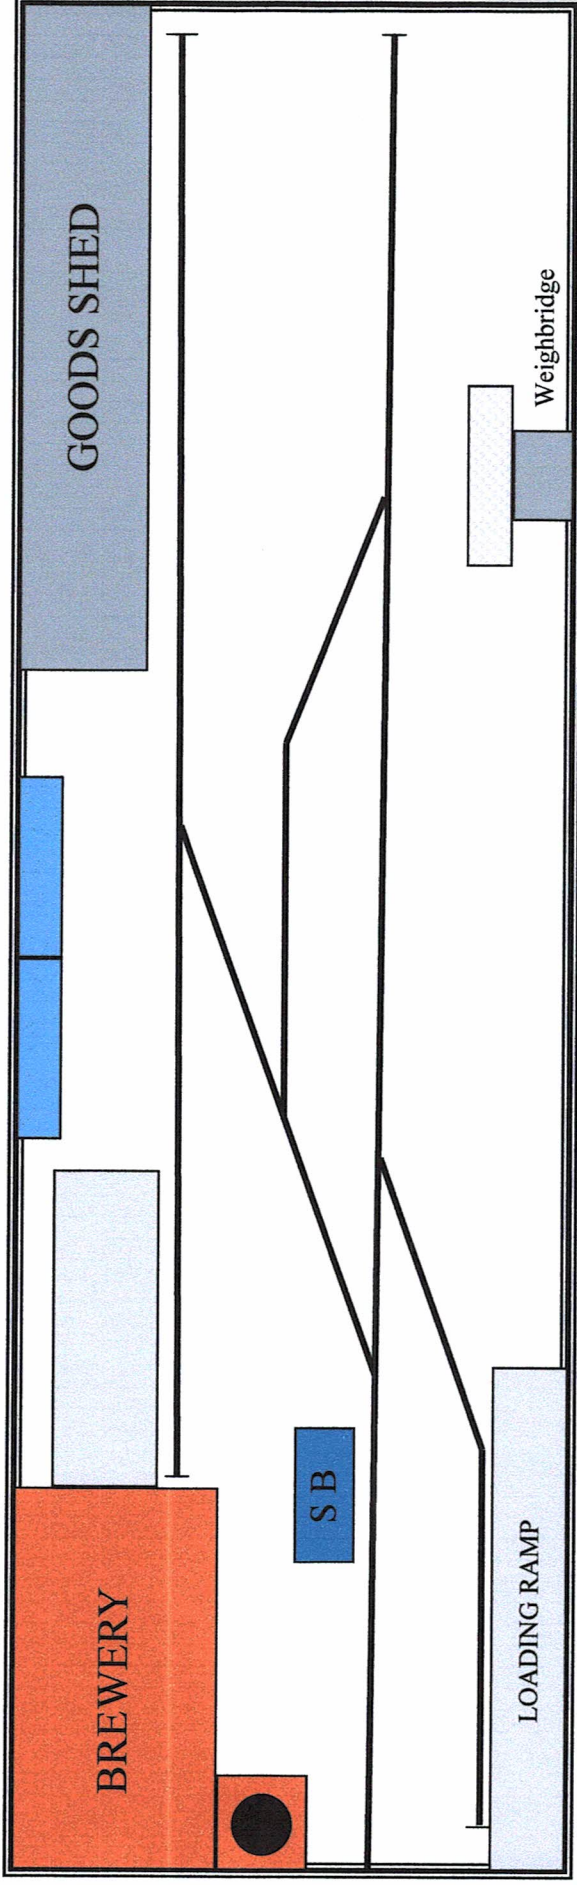

Dain's Yard - OO gauge, Shunting Puzzle

Dimensions - 4' x 2'

Free standing or can be placed on a table

Operated from the front of the layout by the public.

Electrical supply - 1 x 220v required

Dain's yard is a small, portable, OO gauge, 'Timesaver' shunting puzzle layout that is designed to be operated by the public.

The stock is fitted with Kadee magnetic couplers for hands-free operation.